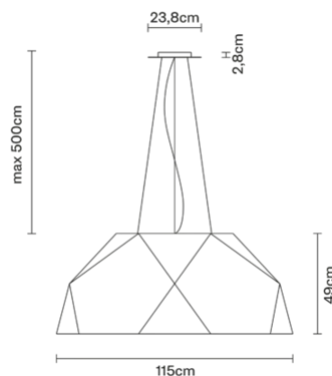

Crio D81A0301

Gio Minelli

Description

Pendant lamp with mat white painted aluminium. Diffuser in opaline PMMA.

Dimensions

Materials

Aluminium - Wood

Colour

White

Voltage	Dimmable LED
220-240V	PHASE CUT 30%-100%

Light source and alternatives

E27 10 x 16W
Max Watt. 10x22W

Included accessories	Not included accessories
	Bulb

Weights and packaging

Net weight: 21.366kg
Numbers of boxes: 1 x
Gross weight: 38.4kg
Box dimensions: 1.26 x 1.26 x 0.64 m