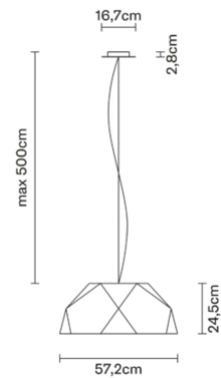

Crio D81A0948

Gio Minelli

Description

Pendant lamp with aluminium cover, coupled with dark natural wood foil. Diffuser in opaline PMMA.

Dimensions

Voltage 220-240V
Dimmable LED DALI - PUSH

Light source and alternatives

LED 3 x 17.5W
3000K
CRI 90+

Included accessories

LED, Dimmable electronic driver

Weights and packaging

Net weight: 6.376kg
Numbers of boxes: 1 x
Gross weight: 11.86kg
Box dimensions: 0.68 x 0.68 x 0.38 m

Specs