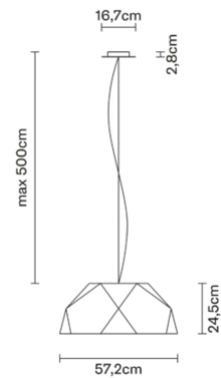

### Dimensions

Voltage 220-240V	Dimmable LED PHASE CUT 30%-100%
---------------------	------------------------------------

### Weights and packaging

Net weight: 6.225kg  
Numbers of boxes: 1 x  
Gross weight: 11.86kg  
Box dimensions: 0.68 x 0.68 x 0.38 m

Specs  
IP20