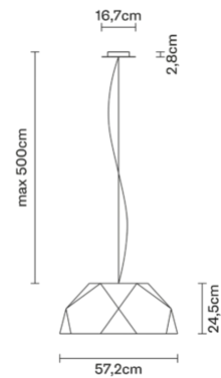

Crio D81A0101

Gio Minelli

Description

Pendant lamp with mat white painted aluminium. Diffuser in opaline PMMA.

Dimensions

Voltage 220-240V	Dimmable LED PHASE CUT 30%-100%
---------------------	------------------------------------

Light source and alternatives

E27 5 x 16W
Max Watt. 5x18W

Included accessories	Not included accessories Bulb
----------------------	----------------------------------

Weights and packaging

Net weight: 6.225kg
Numbers of boxes: 1 x
Gross weight: 11.86kg
Box dimensions: 0.68 x 0.68 x 0.38 m

Specs
IP20

Materials

Aluminium - Wood

Colour

White

Family overview