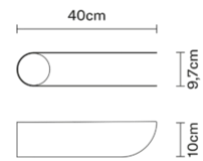

Comet

F67D0121

Signorotto+Partners

Description

Wall lamp with painted aluminium structure and blown glass sphere diffuser.

Dimensions

Materials

Glass - Aluminium

Colour

Anthracite

Family overview

Voltage 220-240V
Dimmable LED PHASE CUT 30%-100%

Light source and alternatives

G9 1 x 4.5W
Max Watt. 48W

Included accessories
Not included accessories
Bulb

Weights and packaging

Net weight: 1.3kg
Numbers of boxes: 1 x
Gross weight: 1.7kg
Box dimensions: 0.52 x 0.18 x 0.18 m

Specs

IP40