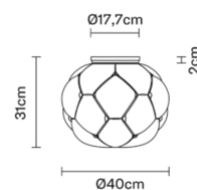

Cloudy F21E0271

Mathieu Lehanneur

Description

Ceiling lamp with shaded white blown glass diffuser with metal structures in die-cast aluminium.

Dimensions

Materials

Glass - Metal

Colour

Net weight: 4.31kg
Numbers of boxes: 1 x
Gross weight: 5.54kg
Box dimensions: 0.45 x 0.45 x 0.37 m

Specs

IP40

Family overview