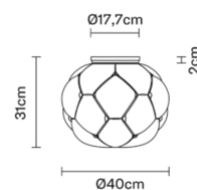

### Dimensions

### Weights and packaging

Net weight: 3.05kg  
Numbers of boxes: 1 x  
Gross weight: 5.15kg  
Box dimensions: 0.45 x 0.45 x 0.37 m

Specs  
IP40