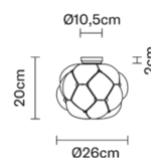

Cloudy F21E0171

Mathieu Lehanneur

Description

Ceiling lamp with shaded white blown glass diffuser with metal structures in die-cast aluminium.

Dimensions

Materials

Glass - Metal

Colour

Weights and packaging

Net weight: 1.665kg
Numbers of boxes: 1 x
Gross weight: 2.13kg
Box dimensions: 0.32 x 0.32 x 0.29 m

Specs

IP40