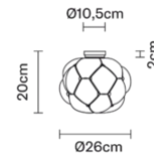

Cloudy F21E0371

Mathieu Lehanneur

Description

Ceiling lamp with shaded white blown glass diffuser with metal structures in die-cast aluminium.

Dimensions

Materials

Glass - Metal

Colour

Net weight: 1.565kg
Numbers of boxes: 1 x
Gross weight: 2.03kg
Box dimensions: 0.32 x 0.32 x 0.29 m

Specs

IP40