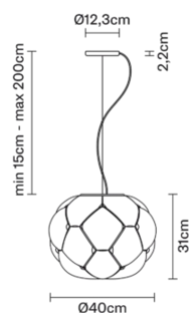

Cloudy F21A0271

Mathieu Lehanneur

Description

Pendant lamp with shaded white blown glass diffuser with metal structures in die-cast aluminium.

Dimensions

Materials

Glass - Metal

Colour

Translucent white

Voltage 220-240V
Dimmable LED PHASE CUT 30%-100%

Light source and alternatives

LED 1 x 17W
3000K
CRI 80+

Included accessories

LED, Off-center cable fastener

Weights and packaging

Net weight: 3.655kg
Numbers of boxes: 1 x
Gross weight: 4.76kg
Box dimensions: 0.45 x 0.45 x 0.37 m