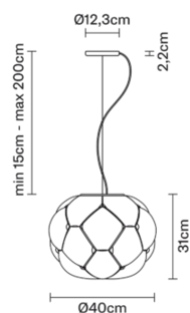

Cloudy F21A0571

Mathieu Lehanneur

Description

Pendant lamp with shaded white blown glass diffuser with metal structures in die-cast aluminium.

Dimensions

Materials

Glass - Metal

Colour

Translucent white

Voltage 220-240V
Dimmable LED
PHASE CUT 30%-100%

Light source and alternatives

E27 1 x 16W
Max Watt. 150W

Included accessories	Not included accessories
Off-center cable fastener	Bulb

Weights and packaging

Net weight: 4.005kg
Numbers of boxes: 1 x
Gross weight: 5.2kg
Box dimensions: 0.45 x 0.45 x 0.37 m

Specs
IP20

Family overview