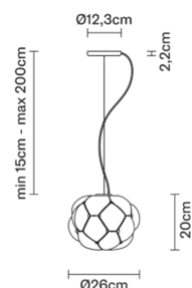

Cloudy F21A0171

Mathieu Lehanneur

Description

Pendant lamp with shaded white blown glass diffuser with metal structures in die-cast aluminium.

Dimensions

Materials

Glass - Metal

Colour

Translucent white

Voltage 220-240V
Dimmable LED PHASE CUT 30%-100%

Light source and alternatives

LED 1 x 8.7W
3000K
CRI 80+

Included accessories

LED, Off-center cable fastener

Weights and packaging

Net weight: 1.95kg
Numbers of boxes: 1 x
Gross weight: 2.41kg
Box dimensions: 0.32 x 0.32 x 0.29 m