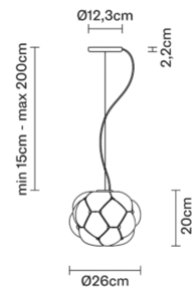

Cloudy F21A0371

Mathieu Lehanneur

Description

Pendant lamp with shaded white blown glass diffuser with metal structures in die-cast aluminium.

Dimensions

Materials

Glass - Metal

Colour

Translucent white

Voltage 220-240V
Dimmable LED
PHASE CUT 30%-100%

Light source and alternatives

E27 1 x 16W
Max Watt. 100W

Included accessories	Not included accessories
Off-center cable fastener	Bulb

Weights and packaging

Net weight: 2.015kg
Numbers of boxes: 1 x
Gross weight: 2.48kg
Box dimensions: 0.32 x 0.32 x 0.29 m

Specs
IP20

Family overview