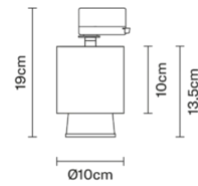

Claque F43J0276

Marc Sadler

Description

Track light with bronze anodized aluminium structure and black painted aluminium detail. Light fitting adjustable 360 degrees.

Dimensions

Materials
Aluminium

Colour
Bronze

Voltage
220-240V

Dimmable LED
PHASE CUT 30%-100%

Light source and alternatives

LED 1 x 20W
2700K
1700lm CRI 90+

Included accessories
LED

Not included accessories
Track

Weights and packaging

Net weight: 0.835kg
Numbers of boxes: 1 x
Gross weight: 0.945kg
Box dimensions: 0.26 x 0.15 x 0.18 m