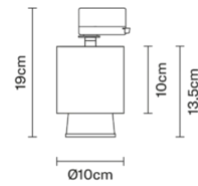

Claque F43J0176

Marc Sadler

Description

Track light with bronze anodized aluminium structure and black painted aluminium detail. Light fitting adjustable 360 degrees.

Dimensions

Materials

Aluminium

Colour

Bronze

Voltage
220-240V

Dimmable LED
PHASE CUT 30%-100%

Light source and alternatives

LED 1 x 20W
3000K
1700lm CRI 90+

Included accessories
LED

Not included accessories
Track

Weights and packaging

Net weight: 0.835kg
Numbers of boxes: 1 x
Gross weight: 0.945kg
Box dimensions: 0.26 x 0.15 x 0.18 m

Specs
IP40

Family overview