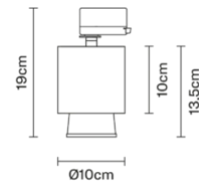

### Description

Track light with white painted aluminium structure and black painted aluminium detail. Light fitting adjustable 360 degrees.

### Dimensions

### Weights and packaging

Net weight: 0.835kg  
Numbers of boxes: 1 x  
Gross weight: 0.945kg  
Box dimensions: 0.26 x 0.15 x 0.18 m