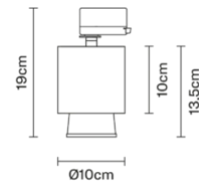

Claque F43J0101

Marc Sadler

Description

Track light with white painted aluminium structure and black painted aluminium detail. Light fitting adjustable 360 degrees.

Dimensions

Materials

Aluminium

Colour

White

Voltage
220-240V

Dimmable LED
PHASE CUT 30%-100%

Light source and alternatives

LED 1 x 20W
3000K
1700lm CRI 90+

Included accessories
LED

Not included accessories
Track

Weights and packaging

Net weight: 0.835kg
Numbers of boxes: 1 x
Gross weight: 0.945kg
Box dimensions: 0.26 x 0.15 x 0.18 m

Specs

IP40

Family overview