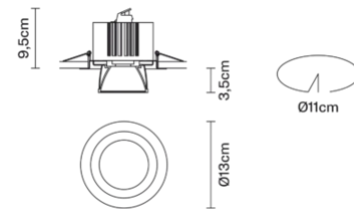

Claque F43F0276

Marc Sadler

Description

Downlight with bronze anodized aluminium structure and black painted aluminium detail.

Dimensions

Materials

Aluminium

Colour

Bronze

Voltage
220-240V

Dimmable LED
PHASE CUT 30%-100%

Light source and alternatives

LED 1 x 20W
2700K
1700lm CRI 90+

Included accessories

LED

Weights and packaging

Net weight: 0.495kg
Numbers of boxes: 1 x
Gross weight: 0.59kg
Box dimensions: 0.16 x 0.16 x 0.16 m

Specs

IP40

Family overview