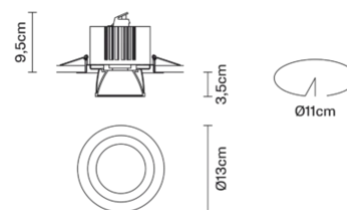

Claque F43F0201

Marc Sadler

Description

Downlight with white painted aluminium structure and black painted aluminium detail.

Dimensions

Materials

Aluminium

Colour

White

Voltage
220-240V

Dimmable LED
PHASE CUT 30%-100%

Light source and alternatives

LED 1 x 20W
2700K
1700lm CRI 90+

Included accessories

LED

Weights and packaging

Net weight: 0.495kg
Numbers of boxes: 1 x
Gross weight: 0.59kg
Box dimensions: 0.16 x 0.16 x 0.16 m

Specs

IP40

Family overview