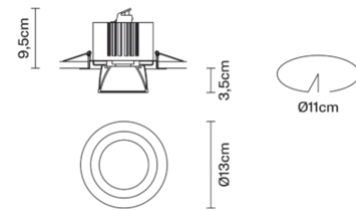

Claque F43F0176

Marc Sadler

Description

Downlight with bronze anodized aluminium structure and black painted aluminium detail.

Dimensions

Materials

Aluminium

Colour

Bronze

Voltage
220-240V

Dimmable LED
PHASE CUT 30%-100%

Light source and alternatives

LED 1 x 20W
3000K
1700lm CRI 90+

Included accessories

LED

Weights and packaging

Net weight: 0.495kg
Numbers of boxes: 1 x
Gross weight: 0.59kg
Box dimensions: 0.16 x 0.16 x 0.16 m

Specs

IP40

Family overview