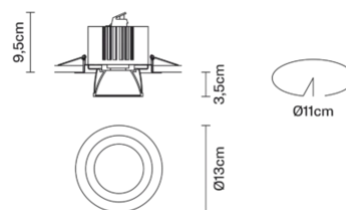

Claque F43F0101

Marc Sadler

Description

Downlight with white painted aluminium structure and black painted aluminium detail.

Dimensions

Materials

Aluminium

Colour

White

Voltage
220-240V

Dimmable LED
PHASE CUT 30%-100%

Light source and alternatives

LED 1 x 20W
3000K
1700lm CRI 90+

Included accessories

LED

Weights and packaging

Net weight: 0.495kg
Numbers of boxes: 1 x
Gross weight: 0.59kg
Box dimensions: 0.16 x 0.16 x 0.16 m

Specs

IP40

Family overview