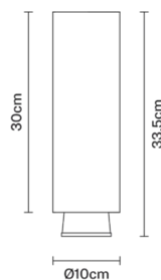

Claque F43E0576

Marc Sadler

Description

Ceiling lamp with bronze anodized aluminium structure and black painted aluminium detail.

Dimensions

Materials

Aluminium

Colour

Bronze

Voltage
220-240V

Dimmable LED
PHASE CUT 30%-100%

Light source and alternatives

LED 1 x 20W
3000K
1700lm CRI 90+

Included accessories

LED

Weights and packaging

Net weight: 1.605kg
Numbers of boxes: 1 x
Gross weight: 2.02kg
Box dimensions: 0.52 x 0.18 x 0.18 m

Specs

IP40

Family overview