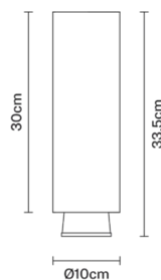

Claque F43E0501

Marc Sadler

Description

Ceiling lamp with white painted aluminium structure and black painted aluminium detail.

Dimensions

Materials

Aluminium

Colour

White

Voltage
220-240V

Dimmable LED
PHASE CUT 30%-100%

Light source and alternatives

LED 1 x 20W
3000K
1700lm CRI 90+

Included accessories

LED

Weights and packaging

Net weight: 1.605kg
Numbers of boxes: 1 x
Gross weight: 2.02kg
Box dimensions: 0.52 x 0.18 x 0.18 m

Specs

IP40

Family overview