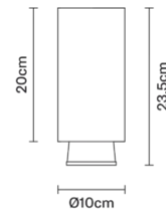

### Dimensions

### Weights and packaging

Net weight: 1.245kg  
Numbers of boxes: 1 x  
Gross weight: 1.55kg  
Box dimensions: 0.36 x 0.18 x 0.18 m