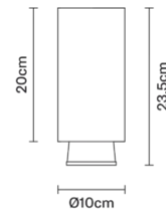

Claque F43E0401

Marc Sadler

Description

Ceiling lamp with white painted aluminium structure and black painted aluminium detail.

Dimensions

Materials

Aluminium

Colour

White

Voltage
220-240V

Dimmable LED
PHASE CUT 30%-100%

Light source and alternatives

LED 1 x 20W
2700K
1700lm CRI 90+

Included accessories

LED

Weights and packaging

Net weight: 1.245kg
Numbers of boxes: 1 x
Gross weight: 1.55kg
Box dimensions: 0.36 x 0.18 x 0.18 m

Specs

IP40

Family overview