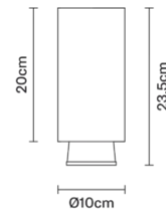

Claque F43E0376

Marc Sadler

Description

Ceiling lamp with bronze anodized aluminium structure and black painted aluminium detail.

Dimensions

Materials

Aluminium

Colour

Bronze

Voltage
220-240V

Dimmable LED
PHASE CUT 30%-100%

Light source and alternatives

LED 1 x 20W
3000K
1700lm CRI 90+

Included accessories

LED

Weights and packaging

Net weight: 1.245kg
Numbers of boxes: 1 x
Gross weight: 1.55kg
Box dimensions: 0.36 x 0.18 x 0.18 m

Specs

IP40

Family overview