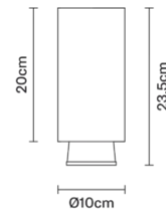

Claque F43E0301

Marc Sadler

Description

Ceiling lamp with white painted aluminium structure and black painted aluminium detail.

Dimensions

Materials

Aluminium

Colour

White

Voltage
220-240V

Dimmable LED
PHASE CUT 30%-100%

Light source and alternatives

LED 1 x 20W
3000K
1700lm CRI 90+

Included accessories

LED

Weights and packaging

Net weight: 1.245kg
Numbers of boxes: 1 x
Gross weight: 1.55kg
Box dimensions: 0.36 x 0.18 x 0.18 m

Specs

IP40

Family overview