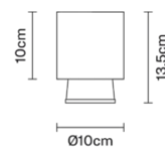

Materials

Aluminium

Colour

Bronze