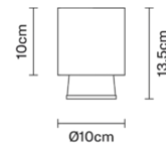

Materials

Aluminium

Colour

White