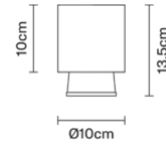

Materials

Aluminium

Colour

Bronze