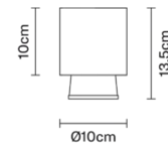

Claque F43E0101

Marc Sadler

Description

Ceiling lamp with white painted aluminium structure and black painted aluminium detail.

Dimensions

Materials

Aluminium

Colour

Weights and packaging

Net weight: 0.835kg
Numbers of boxes: 1 x
Gross weight: 0.94kg
Box dimensions: 0.26 x 0.15 x 0.18 m

Specs

IP40