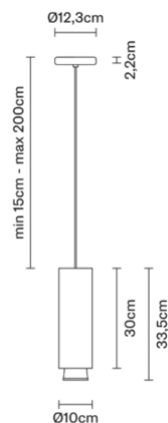

Claque F43A0601

Marc Sadler

Description

Pendant lamp with white painted aluminium structure and black painted aluminium detail.

Dimensions

Materials

Aluminium

Colour

White

Family overview

Voltage
220-240V

Dimmable LED
PHASE CUT 30%-100%

Light source and alternatives

LED 1 x 20W
2700K
1700lm CRI 90+

Included accessories

LED

Weights and packaging

Net weight: 1.82kg
Numbers of boxes: 1 x
Gross weight: 2.3kg
Box dimensions: 0.52 x 0.18 x 0.18 m

Specs

IP40