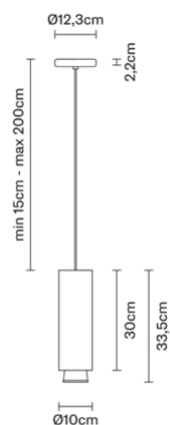

Claque F43A0501

Marc Sadler

Description

Pendant lamp with white painted aluminium structure and black painted aluminium detail.

Dimensions

Materials

Aluminium

Colour

White

Family overview

Voltage
220-240V

Dimmable LED
PHASE CUT 30%-100%

Light source and alternatives

LED 1 x 20W
3000K
1700lm CRI 90+

Included accessories

LED

Weights and packaging

Net weight: 1.82kg
Numbers of boxes: 1 x
Gross weight: 2.3kg
Box dimensions: 0.52 x 0.18 x 0.18 m

Specs

IP40