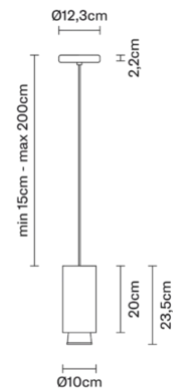

Claque F43A0401

Marc Sadler

Description

Pendant lamp with white painted aluminium structure and black painted aluminium detail.

Dimensions

Materials
Aluminium

Colour
White

Voltage
220-240V

Dimmable LED
PHASE CUT 30%-100%

Light source and alternatives

LED 1 x 20W
2700K
1700lm CRI 90+

Included accessories
LED

Weights and packaging

Net weight: 1.45kg
Numbers of boxes: 1 x
Gross weight: 1.785kg
Box dimensions: 0.36 x 0.18 x 0.18 m