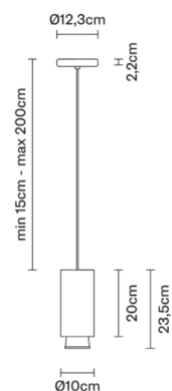

Claque F43A0301

Marc Sadler

Description

Pendant lamp with white painted aluminium structure and black painted aluminium detail.

Dimensions

Materials

Aluminium

Colour

White

Voltage
220-240V

Dimmable LED
PHASE CUT 30%-100%

Light source and alternatives

LED 1 x 20W
3000K
1700lm CRI 90+

Included accessories

LED

Weights and packaging

Net weight: 1.45kg
Numbers of boxes: 1 x
Gross weight: 1.785kg
Box dimensions: 0.36 x 0.18 x 0.18 m

Specs

IP40

Family overview