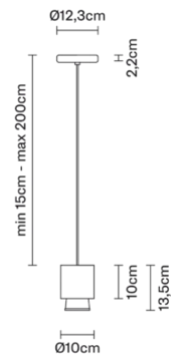

Claque F43A0201

Marc Sadler

Description

Pendant lamp with white painted aluminium structure and black painted aluminium detail.

Dimensions

Materials

Aluminium

Colour

White

Voltage
220-240V

Dimmable LED
PHASE CUT 30%-100%

Light source and alternatives

LED 1 x 20W
2700K
1700lm CRI 90+

Included accessories

LED

Weights and packaging

Net weight: 1.05kg
Numbers of boxes: 1 x
Gross weight: 1.115kg
Box dimensions: 0.26 x 0.15 x 0.18 m

Specs

IP40

Family overview