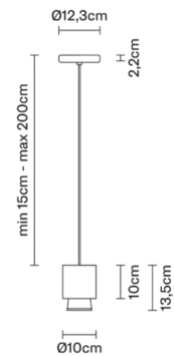

Claque F43A0101

Marc Sadler

Description

Pendant lamp with white painted aluminium structure and black painted aluminium detail.

Dimensions

Materials

Aluminium

Colour

White

Voltage
220-240V

Dimmable LED
PHASE CUT 30%-100%

Light source and alternatives

LED 1 x 20W
3000K
1700lm CRI 90+

Included accessories

LED

Weights and packaging

Net weight: 1.05kg
Numbers of boxes: 1 x
Gross weight: 1.115kg
Box dimensions: 0.26 x 0.15 x 0.18 m

Specs

IP40

Family overview