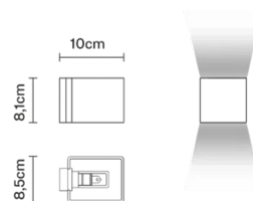

Bijou

D75D1502

Prospero Rasulo

Description

Wall lamp with black painted metal structures.

Dimensions

Materials

Metal

Weights and packaging

Net weight: 0.475kg
Numbers of boxes: 1 x
Gross weight: 0.56kg
Box dimensions: 0.17 x 0.17 x 0.09 m

Specs

IP44

Family overview