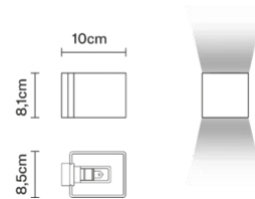

Bijou

D75D1501

Prospero Rasulo

Description

Wall lamp with white painted metal structures.

Dimensions

Materials

Metal

Colour

White

Family overview

Voltage
220-240V

Dimmable LED
PHASE CUT 30%-100%

Light source and alternatives

LED 1 x 8.7W
3000K
CRI 80+

Included accessories

LED

Weights and packaging

Net weight: 0.475kg
Numbers of boxes: 1 x
Gross weight: 0.56kg
Box dimensions: 0.17 x 0.17 x 0.09 m

Specs

IP44