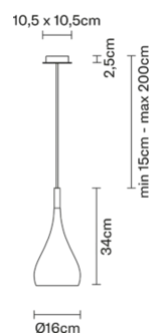

Bijou D75A0515

Prospero Rasulo

Description

Pendant lamp with polished chrome-plated metal structure.

Dimensions

Materials

Metal

Colour

Chrome

Voltage 220-240V
Dimmable LED
PHASE CUT 30%-100%

Light source and alternatives

E27 1 x 15W
Max Watt. 205W

Included accessories
Not included accessories
Bulb

Weights and packaging

Net weight: 1.42kg
Numbers of boxes: 1 x
Gross weight: 1.885kg
Box dimensions: 0.36 x 0.36 x 0.2 m