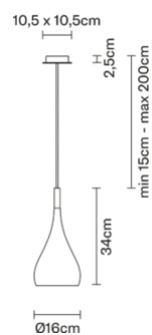

Bijou D75A0502

Prospero Rasulo

Description

Pendant lamp with black painted metal structures.

Dimensions

Materials

Metal

Colour

Black

Voltage
220-240V

Dimmable LED
PHASE CUT 30%-100%

Light source and alternatives

E27 1 x 15W
Max Watt. 205W

Included accessories

Not included accessories
Bulb

Weights and packaging

Net weight: 1.42kg
Numbers of boxes: 1 x
Gross weight: 1.885kg
Box dimensions: 0.36 x 0.36 x 0.2 m

Specs

IP20

Family overview