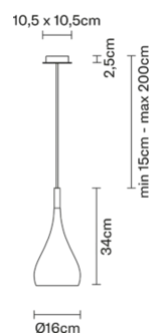

### Description

Pendant lamp with white painted metal structures.

### Dimensions

### Colour

White

Voltage 220-240V  
Dimmable LED  
PHASE CUT 30%-100%

### Weights and packaging

Net weight: 1.42kg  
Numbers of boxes: 1 x  
Gross weight: 1.885kg  
Box dimensions: 0.36 x 0.36 x 0.2 m

Specs  
IP20