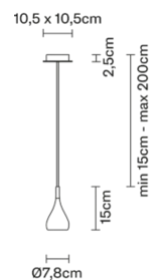

### Dimensions

### Colour

Chrome

Voltage 220-240V  
Dimmable LED  
PHASE CUT 30%-100%

### Weights and packaging

Net weight: 0.625kg  
Numbers of boxes: 1 x  
Gross weight: 0.775kg  
Box dimensions: 0.26 x 0.15 x 0.18 m

Specs  
IP20