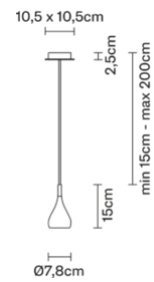

### Dimensions

### Weights and packaging

Net weight: 0.625kg

Numbers of boxes: 1 x

Gross weight: 0.775kg

Box dimensions: 0.26 x 0.15 x 0.18 m