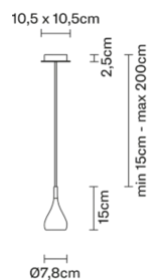

### Dimensions

### Weights and packaging

Net weight: 0.625kg  
Numbers of boxes: 1 x  
Gross weight: 0.775kg  
Box dimensions: 0.26 x 0.15 x 0.18 m

Specs  
IP20