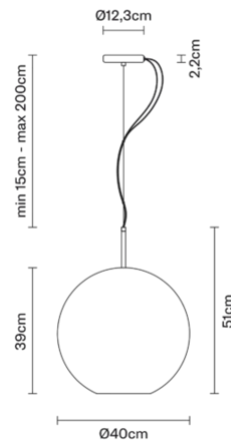

Beluga Royal D57A6141

Marc Sadler

Description

Pendant lamp with bronze metallized glass diffuser and black nickel metal structure.

Dimensions

Voltage 220-240V
Dimmable LED
PHASE CUT 30%-100%

Light source and alternatives

E27 1 x 22W
Max Watt. 150W

Included accessories: Off-center cable fastener
Not included accessories: Bulb

Weights and packaging

Net weight: 4.635kg
Numbers of boxes: 1 x Structure
Gross weight: 0.9kg
Box dimensions: 0.36 x 0.18 x 0.18 m
Numbers of boxes: 1 x Diffuser
Gross weight: 5.51kg
Box dimensions: 0.52 x 0.52 x 0.45 m

Specs
IP20

Materials
Glass - Metal

Colour
Copper

Family overview