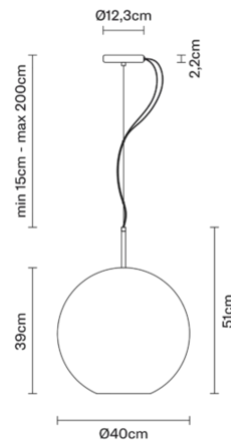

### Dimensions

### Weights and packaging

Net weight: 4.635kg

Numbers of boxes: 1 x Structure

Gross weight: 0.9kg

Box dimensions: 0.36 x 0.18 x 0.18 m

Numbers of boxes: 1 x Diffuser

Gross weight: 5.51kg

Box dimensions: 0.52 x 0.52 x 0.45 m