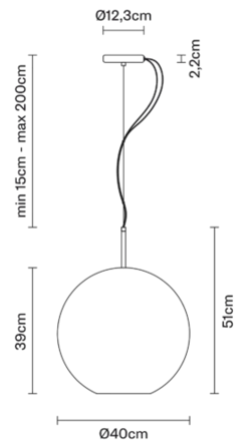

### Description

Pendant lamp with gold metallized glass diffuser and black nickel metal structure.

### Dimensions

Voltage  
220-240V

Dimmable LED  
PHASE CUT 30%-100%

### Light source and alternatives

E27 1 x 22W  
Max Watt. 150W

Included accessories  
Off-center cable fastener

Not included accessories  
Bulb

### Weights and packaging

Net weight: 4.635kg

Numbers of boxes: 1 x Structure

Gross weight: 0.9kg

Box dimensions: 0.36 x 0.18 x 0.18 m

Numbers of boxes: 1 x Diffuser

Gross weight: 5.51kg

Box dimensions: 0.52 x 0.52 x 0.45 m