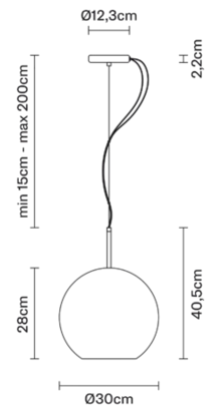

Beluga Royal D57A5941

Marc Sadler

Description

Pendant lamp with bronze metallized glass diffuser and black nickel metal structure.

Dimensions

Materials

Glass - Metal

Colour

Copper

Family overview

Voltage
220-240V

Dimmable LED
PHASE CUT 30%-100%

Light source and alternatives

E27 1 x 22W
Max Watt. 150W

Included accessories
Off-center cable fastener

Not included accessories
Bulb

Weights and packaging

Net weight: 2.455kg

Numbers of boxes: 1 x Structure

Gross weight: 0.89kg

Box dimensions: 0.36 x 0.18 x 0.18 m

Numbers of boxes: 1 x Diffuser

Gross weight: 3.04kg

Box dimensions: 0.45 x 0.44 x 0.36 m

Specs

IP20