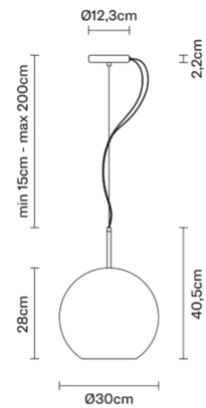

### Description

Pendant lamp with titanium metallized glass diffuser and black nickel metal structure.

### Dimensions

Voltage 220-240V  
Dimmable LED  
PHASE CUT 30%-100%

### Weights and packaging

Net weight: 2.455kg  
Numbers of boxes: 1 x Structure  
Gross weight: 0.89kg  
Box dimensions: 0.36 x 0.18 x 0.18 m  
Numbers of boxes: 1 x Diffuser  
Gross weight: 3.04kg  
Box dimensions: 0.45 x 0.44 x 0.36 m